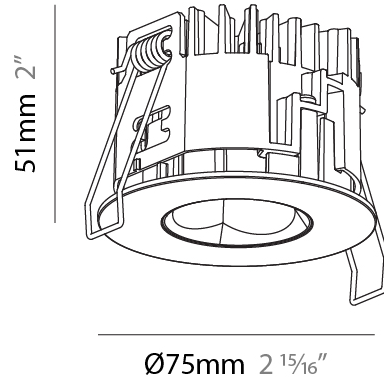

GENERAL

Series: Oiko Pro Round
Subseries: Oiko Pro Round Fixed
Brand: Prolicht
Division: Architectural
Mounting Type: Recessed
Mounting Location: Ceiling
Subcategory: Downlight

PHYSICAL

Shape: Round
Diameter (mm): 75
Diameter (in): 2 15/16
Height (mm): 51
Height (in): 2
Ceiling Thickness (mm): 1 - 25
Ceiling Thickness (in): 1/16 - 1 3/16
Min. Recessing Depth (mm): 55
Min. Recessing Depth (in): 2 3/16
Light Distribution: Direct
Diffuser: Lens Pack - Spread Lens / Linear Spread Lens / Honeycomb Louver
Fixture Finish: SSR / BKV / CWI / CRY / HAB / UFT / ITA / RUA / FTG / MYG / LOD / PUS / FRO / FUP / KIA / POP / BLS / SPG / MEY / GOH / GUM / CHC / COM / ABZ / JAG / OBR / MOS / ROR
Fixture Material: Aluminum Die Cast
Cut-out Measurements: 68mm / 2 11/16" Diameter

ELECTRICAL

Lamp Type: LED (Zhaga Standard)
Input Wattage (W): 14
Total Output Wattage (W): 12.7
Dimming: Dali Dimming
Driver Included: No
Driver Location: Recessed Housing
Driver Type: Constant Current - Universal (120Vac only for DALI driver)
Driver Class: Class 2
Input Voltage (V): 120 - 277
Constant Current (MA): 700

LED

Color Temperature (°K): 2700-6500 Tunable White
Max. Delivered Lumen (lm): 1240
Nominal Lumen (lm): 1460
CRI: >93 CRI
Lamp Life (hrs): 50000
Special LEDs offerings: Tunable White

OPTICAL

Reflector°: 52
Adjustability: Fixed

RATINGS AND CERTIFICATIONS

Certified By: Certified for North American Standards
IP rating: IP20