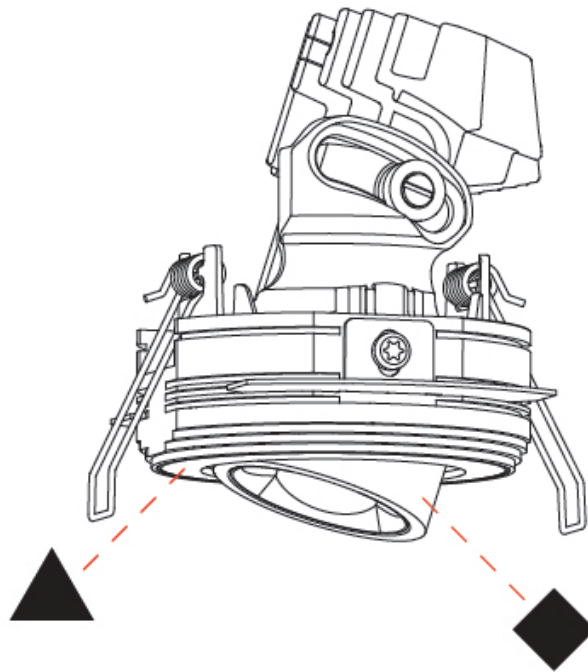

OIKO PRO ROUND ADJUSTABLE TRIMLESS

A35885-

PROJECT _____

TYPE _____

SPECIFIER _____

QUANTITY _____

DATE _____