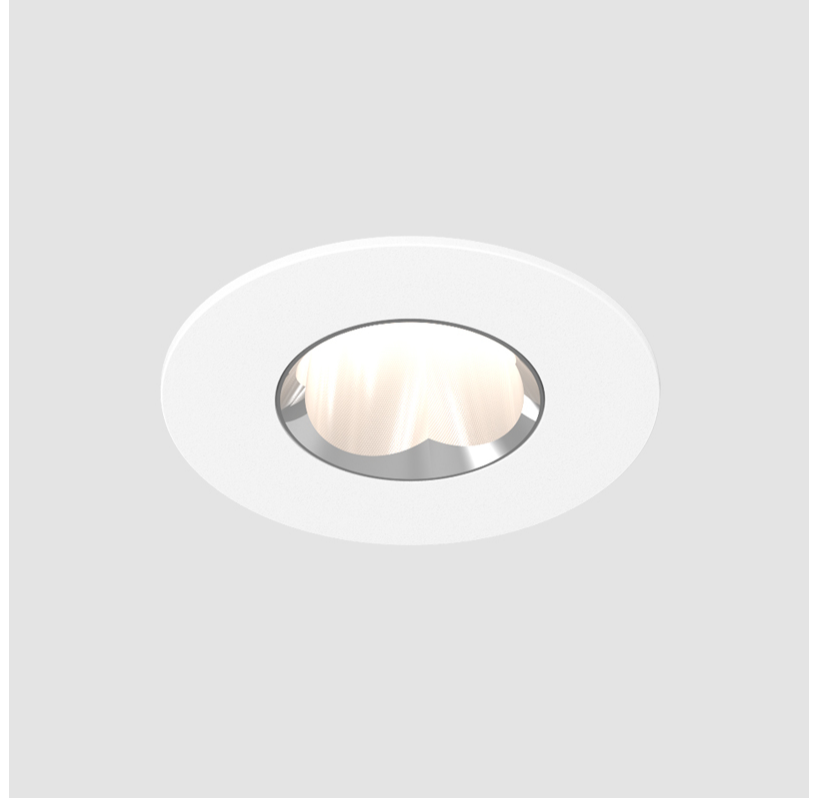

GENERAL

Series: Oiko Pro Round
Subseries: Oiko Pro Round Fixed
Brand: Prolicht
Division: Architectural
Mounting Type: Recessed
Mounting Location: Ceiling
Subcategory: Downlight

PHYSICAL

Shape: Round
Diameter (mm): 75
Diameter (in): 2 15/16
Height (mm): 51
Height (in): 2
Ceiling Thickness (mm): 1 - 25
Ceiling Thickness (in): 1/16 - 1 3/16
Min. Recessing Depth (mm): 55
Min. Recessing Depth (in): 2 3/16
Light Distribution: Direct
Diffuser: Lens Pack - Spread Lens / Linear Spread Lens / Honeycomb Louver
Fixture Finish: SSR / BKV / CWI / CRY / HAB / UFT / ITA / RUA / FTG / MYG / LOD / PUS / FRO / FUP / KIA / POP / BLS / SPG / MEY / GOH / GUM / CHC / COM / ABZ / JAG / OBR / MOS / ROR
Fixture Material: Aluminum Die Cast
Cut-out Measurements: 68mm / 2 11/16" Diameter

ELECTRICAL

Lamp Type: LED (Zhaga Standard)
Input Wattage (W): 14
Total Output Wattage (W): 12.7
Dimming: Dali Dimming
Driver Included: No
Driver Location: Recessed Housing
Driver Type: Constant Current - Universal (120Vac only for DALI driver)
Driver Class: Class 2
Input Voltage (V): 120 - 277
Constant Current (MA): 700

LED

Color Temperature (°K): 2700-6500 Tunable White
Max. Delivered Lumen (lm): 1240
Nominal Lumen (lm): 1460
CRI: >93 CRI
Lamp Life (hrs): 50000
Special LEDs offerings: Tunable White

OPTICAL

Reflector°: 52
Adjustability: Fixed

RATINGS AND CERTIFICATIONS

Certified By: Certified for North American Standards
IP rating: IP20